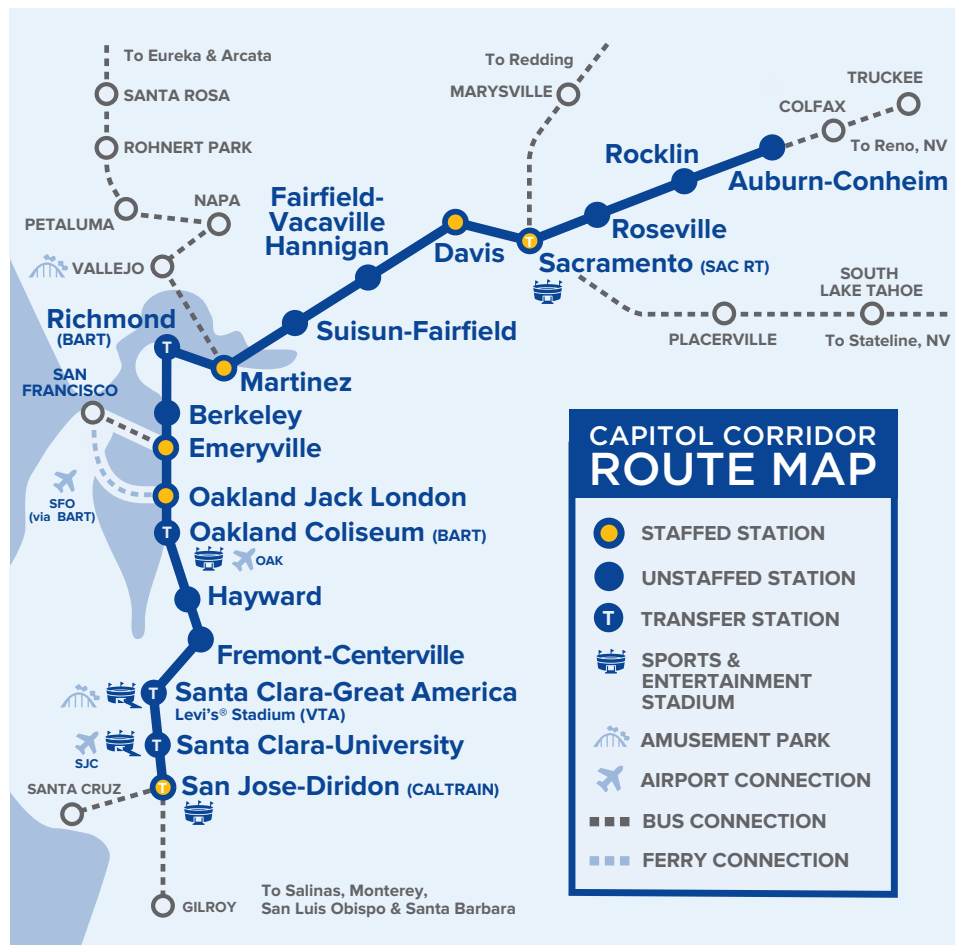

Reference Notes

Grey Amtrak Connecting Buses

Yellow Quiet Cars Available

Capitol Corridor tickets are accepted for travel on the San Joaquin service only between Oakland Jack London and Martinez, and San Francisco bus connections.

Capitol Corridor Train Stations

ARN	Auburn-Conheim 277 Nevada St. at Fulweiler St., 95603	OKJ	Oakland Jack London 245 2nd St at Alice, 94607
BKY	Berkeley University Ave. & 3rd St., underneath the University Ave. Overpass, 94710	RIC	Richmond-BART 1700 Nevin Avenue, BART Station, 94801
DAV	Davis 840 2nd St., 95616	RLN	Rocklin Rocklin Rd & Railroad Ave., 95677
EMY	Emeryville 5885 Horton St., 94608	RSV	Roseville 201 Pacific St. at Church St., 95678
FFV	Fairfield-Vacaville Hannigan 4921 Vanden Road, 95687	SAC	Sacramento 401 I St. at 5th St., 95814
FMT	Fremont 37260 Fremont Blvd., 94536	SJC	San Jose 65 Cahill Street, 95110
HAY	Hayward 22555 Meekland Ave., 94545	SCC	Santa Clara-University 1001 Railroad Ave., 95050
MTZ	Martinez 601 Marina Vista Ave., 94553	GAC	Santa Clara-Great America (Levi's Stadium®) 5099 Stars & Stripes Dr., under Tasman Dr. overpass, 95054
OAC	Oakland Coliseum-BART 700 73rd Ave., across San Leandro Blvd. from BART station, 94621	SUI	Suisun-Fairfield 177 Main St., under Hwy 12, Suisun City, 94585

- A SACRAMENTO**
To Marysville/Chico/Redding*
To Roseville/Colfax/ Reno;
To South Lake Tahoe
- B MARTINEZ**
To Vallejo/Napa/Santa Rosa/Eureka,
including Discovery Kingdom*
- C SAN JOSE**
To Santa Barbara; **Highway 17 Express**
– to Santa Cruz; **MST** – to Monterey