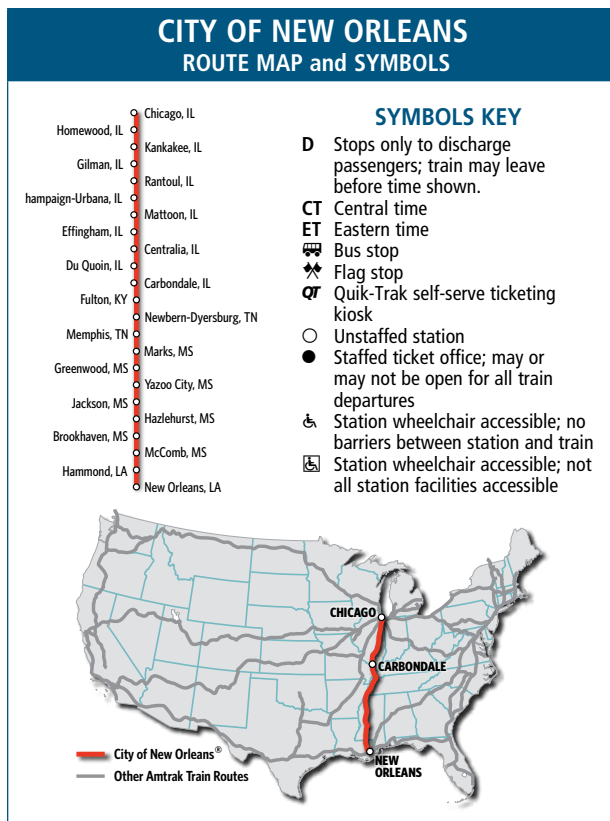

CITY OF NEW ORLEANS®

serving **CHICAGO - CHAMPAIGN-URBANA - CENTRALIA - CARBONDALE - MEMPHIS - JACKSON - HAMMOND - NEW ORLEANS** and intermediate stations

BOOK TRAVEL, CHECK TRAIN STATUS, ACCESS YOUR ETICKET AND MORE THROUGH THE **Amtrak app**.

Effective October 5, 2020

Amtrak.com
1-800-USA-RAIL

City of New Orleans	◀ Train Name ▶		City of New Orleans
59	◀ Train Number ▶		58
As indicated in column	◀ Normal Days of Operation ▶		As indicated in column
☐ ♿ ♪	◀ On Board Service ▶		☐ ♿ ♪
☐ ♿ ♪	◀ On Board Service ▶		☐ ♿ ♪
Read Down	Mile	▼	Read Up
☐8 05P MoThSa	0	Dp	☐9 15A MoThSa
☐8 54P MoThSa	24	↓	☐7 44A MoThSa
☐9 23P MoThSa	57	↓	☐7 13A MoThSa
	82	↓	
	115	↓	
☐10 34P MoThSa	129	↓	☐6 10A MoThSa
☐11 13P MoThSa	173	↓	☐5 23A MoThSa
☐11 37P MoThSa	200	↓	☐4 57A MoThSa
☐12 25A TuFrSu	253	↓	☐4 10A MoThSa
	289	↓	
☐1 21A TuFrSu	309	Ar	☐3 16A MoThSa
☐1 26A TuFrSu		Dp	☐3 11A MoThSa
☐3 14A TuFrSu	406	↓	☐1 04A MoThSa
☐3 56A TuFrSu	442	↓	☐12 22A MoThSa
☐6 27A TuFrSu	528	Ar	☐10 40P WeFrSu
☐6 40A TuFrSu		Dp	☐10 20P WeFrSu
☐8 01A TuFrSu	597	Dp	☐8 31P WeFrSu
9 00A TuFrSu	654	Dp	7 37P WeFrSu
☐9 51A TuFrSu	706	Dp	☐6 42P WeFrSu
☐11 11A TuFrSu	751	Ar	☐5 44P WeFrSu
☐11 20A TuFrSu		Dp	☐5 28P WeFrSu
☐11 55A TuFrSu	784	↓	☐4 17P WeFrSu
☐12 16P TuFrSu	805	↓	☐3 56P WeFrSu
☐12 40P TuFrSu	828	↓	☐3 32P WeFrSu
☐1 28P TuFrSu	881	↓	☐2 45P WeFrSu
☐3 47P TuFrSu	934	Ar	☐1 45P WeFrSu

SCHEDULES EFFECTIVE 10/5/20

SHADING KEY
Overnight train

See page 2 for Thruway Connections.

Service on the City of New Orleans®

- ☐ **Coaches: Reservations required.**
- ♿ **Private rooms.** For more information, visit Amtrak.com/rooms.
- ♿ **Flexible Dining service:** Available exclusively for Private room passengers. For more information, visit Amtrak.com/flexdining.
- ☐ **Café service:** For more information, visit Amtrak.com/cafe.
- ☐ Checked baggage at select stations.
- ♿ **On Board Bicycle Racks:** We offer a number of different services to transport your bike onboard on most routes. Each train has different equipment and loading procedures that dictate what service will be offered. Reservations are required and additional charges apply. Visit Amtrak.com/bikes for all the details before you book your trip.
- ☐ Passengers not carried locally between this station and Chicago except when connecting at Chicago to/from other Amtrak trains.

All Amtrak services and stations are non-smoking.

CORONAVIRUS TRAVEL INFORMATION

Amtrak is setting a new standard of travel. To stay updated on the latest news and important information on Amtrak services during the coronavirus pandemic, visit Amtrak.com/coronavirus.

Airport Connections

Chicago Airports

Chicago Transit Authority (CTA) rapid transit trains provide service to O'Hare and Midway Airports. Blue Line trains to O'Hare leave from Clinton and Congress Streets, two blocks south of Union Station. Orange Line trains to Midway leave from the corner of Quincy and Wells streets, three blocks east of Union Station. Pay fare in CTA station. (312) 836-7000 or www.transitchicago.com.

Carry-On Pet Program

A small cat or dog in a pet carrier may be carried aboard most Amtrak trains. Reservations are required, and some restrictions apply. Visit Amtrak.com/pets for details.