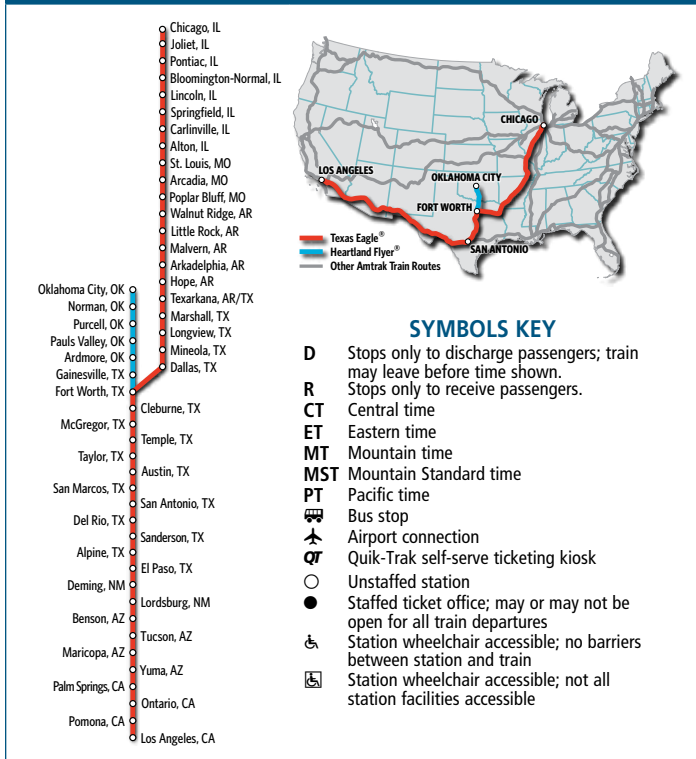

TEXAS EAGLE®

serving **CHICAGO - ST. LOUIS - LITTLE ROCK - DALLAS - FORT WORTH - SAN ANTONIO - LOS ANGELES** and intermediate stations

BOOK TRAVEL, CHECK TRAIN STATUS, ACCESS YOUR ETICKET AND MORE THROUGH THE [Amtrak app](#).

Effective October 12, 2020

[Amtrak.com](#)
1-800-USA-RAIL

TEXAS EAGLE and HEARTLAND FLYER ROUTE MAP and SYMBOLS

Connecting Local Services

Dallas–Fort Worth Metroplex

Dallas Area Rapid Transit (DART) operates bus and light rail service in Dallas, with a light rail hub at Dallas Union Station. (214) 979-1111, [www.dart.org](#).

Fort Worth Transportation Authority (Trinity Metro) operates bus service from its hub at Fort Worth Central Station (Amtrak station). (817) 215-8600, [ridetrinitymetro.org](#).

TEXRail operates daily, hourly, local train service from Fort Worth Central station to Dallas-Fort Worth International Airport (Terminal B), (817) 215-8600, [ridetrinitymetro.org](#).

Trinity Railway Express is a cooperative effort of DART and Trinity Metro, providing commuter rail service, Monday through Saturday, between Fort Worth and Dallas Amtrak stations. Intermediate stations include Richland Hills, Irving and a free shuttle bus from CentrePort station to Dallas – Ft. Worth International Airport.

Extend your trip on the *Heartland Flyer* to Oklahoma City! Call DART or Trinity Metro for more information or visit [trinityrailwayexpress.org](#).

San Antonio–McAllen Harlingen-Brownsville

Connecting intercity bus service by Valley Transit is available between San Antonio (Greyhound Station) to McAllen, Harlingen and Brownsville.

MetroLink

MetroLink operates light rail local service with branches serving St. Louis, East Saint Louis and Belleville, Illinois, and Lambert-St. Louis International Airport. Board at Civic Center Station, adjacent to Amtrak. For information call (314) 982-1400 or visit [www.metrostlouis.org](#).